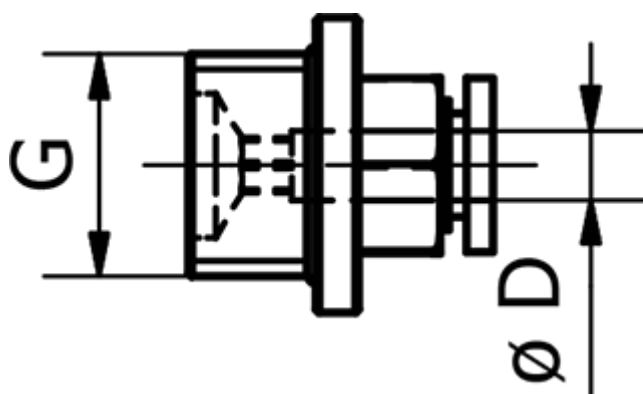

# Data Sheet

Article number: 58EPC1203

Description: Fitting EPC1203 Lige  
Straight male, 3/8" tube diameter 12

## Measures

---

D = 12  
Thread = 3/8"